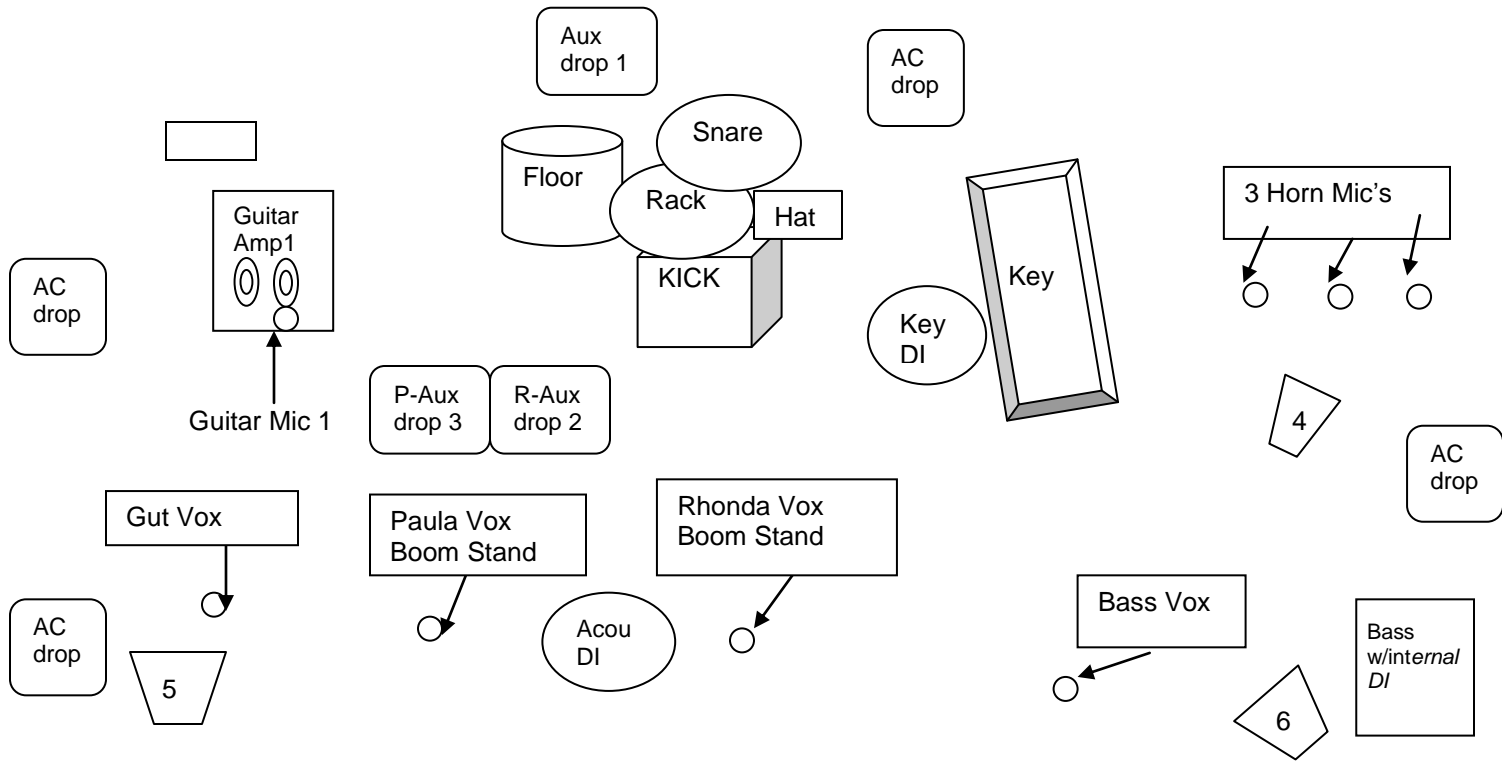

# Groove Essential Stage Plot and Input List

Updated 6.6.2011

<u>Instrument</u>	<u>Channel</u>	<u>Monitor Mix</u>	<u>Artist Name</u>
-------------------	----------------	--------------------	--------------------

Kick	_____	Monitor 1	_____
Snare	_____	Monitor 2	_____
Rack 1	_____	Monitor 3	_____
Floor	_____	Monitor 4	_____
Hat	_____	Monitor 5	_____
Overheads	_____	Monitor 6	_____
Electric Gut 1	_____		
Acoustic Gut	_____		
Bass	_____		
Keys	_____		
Bass Vox	_____		
Drum Vox	_____		
Gut Vox	_____		
Rhonda Vox	_____		
Paula Vox	_____		
Trumpet	_____		
Sax	_____		
Bone	_____		